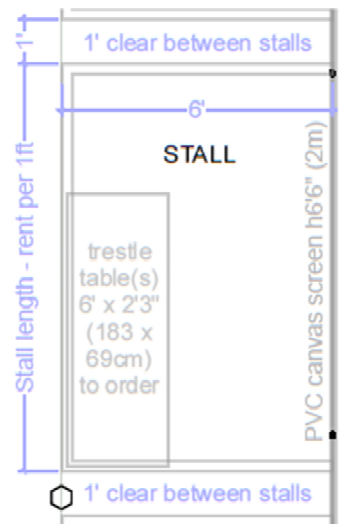

## Stall Fees for Art in Action's Market 2015

Minimum stall width is 6ft (1.83m); maximum is 12ft (3.66m):

Stall Size	Stall Cost (£70 per ft frontage) for 4 days
6ft x 6ft	£420
7ft x 6ft	£490
8ft x 6ft	£560
9ft x 6ft	£630
10ft x 6ft	£700
11ft x 6ft	£770
12ft x 6ft	£840

### You can also rent:

- One 13amp 1.5 Kw single power points and electricity supply can be provided per stand - **£55**
- Trestle tables 6' x 2'3" (183 x 69cm) - **£20** each

**NB – VAT not chargeable, we do not provide any lighting and there is no shell scheme available.**

Market tent layout (typical)  
Scale 1:500 @A4

Stall (typical)  
Scale 1:50 @A4

**market stall**