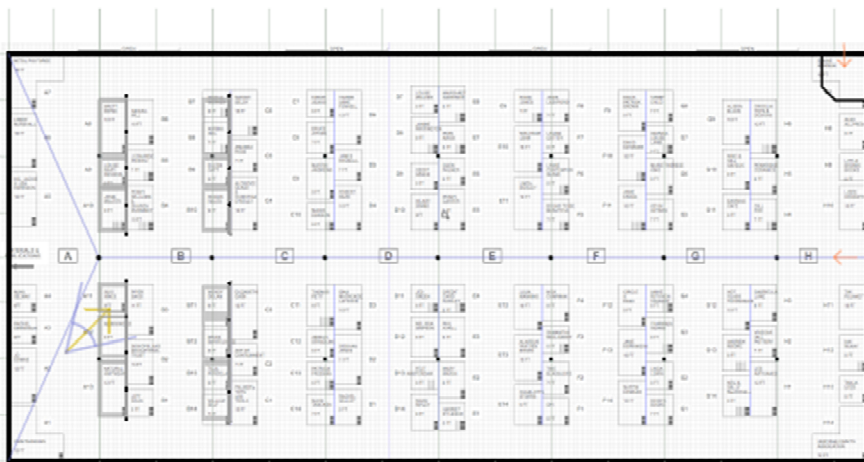

## Stall Fees for Art in Action's Market 2015

Minimum stall width is 6ft (1.83m); maximum is 12ft (3.66m):

Stall Size	Stall Cost (£70 per ft frontage) for 4 days
6ft x 6ft	£420
7ft x 6ft	£490
8ft x 6ft	£560
9ft x 6ft	£630
10ft x 6ft	£700
11ft x 6ft	£770
12ft x 6ft	£840

Market tent layout (typical)  
Scale 1:500 @A4

Stall (typical)  
Scale 1:50 @A4

**market stall**